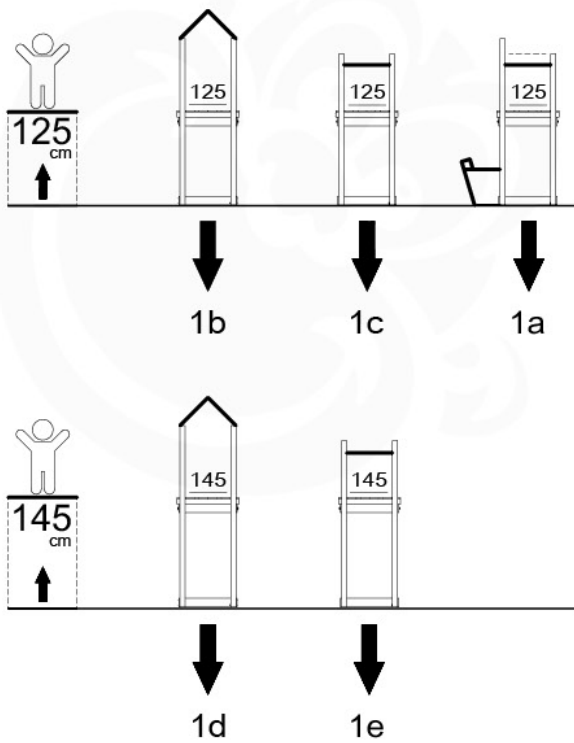

03 Base Tower

Base Tower - s00 - 2b-1-2020 - v1

1

1a

Base Tower - s01 Xb - 2b-1-2020 - v1

5

➔ 2